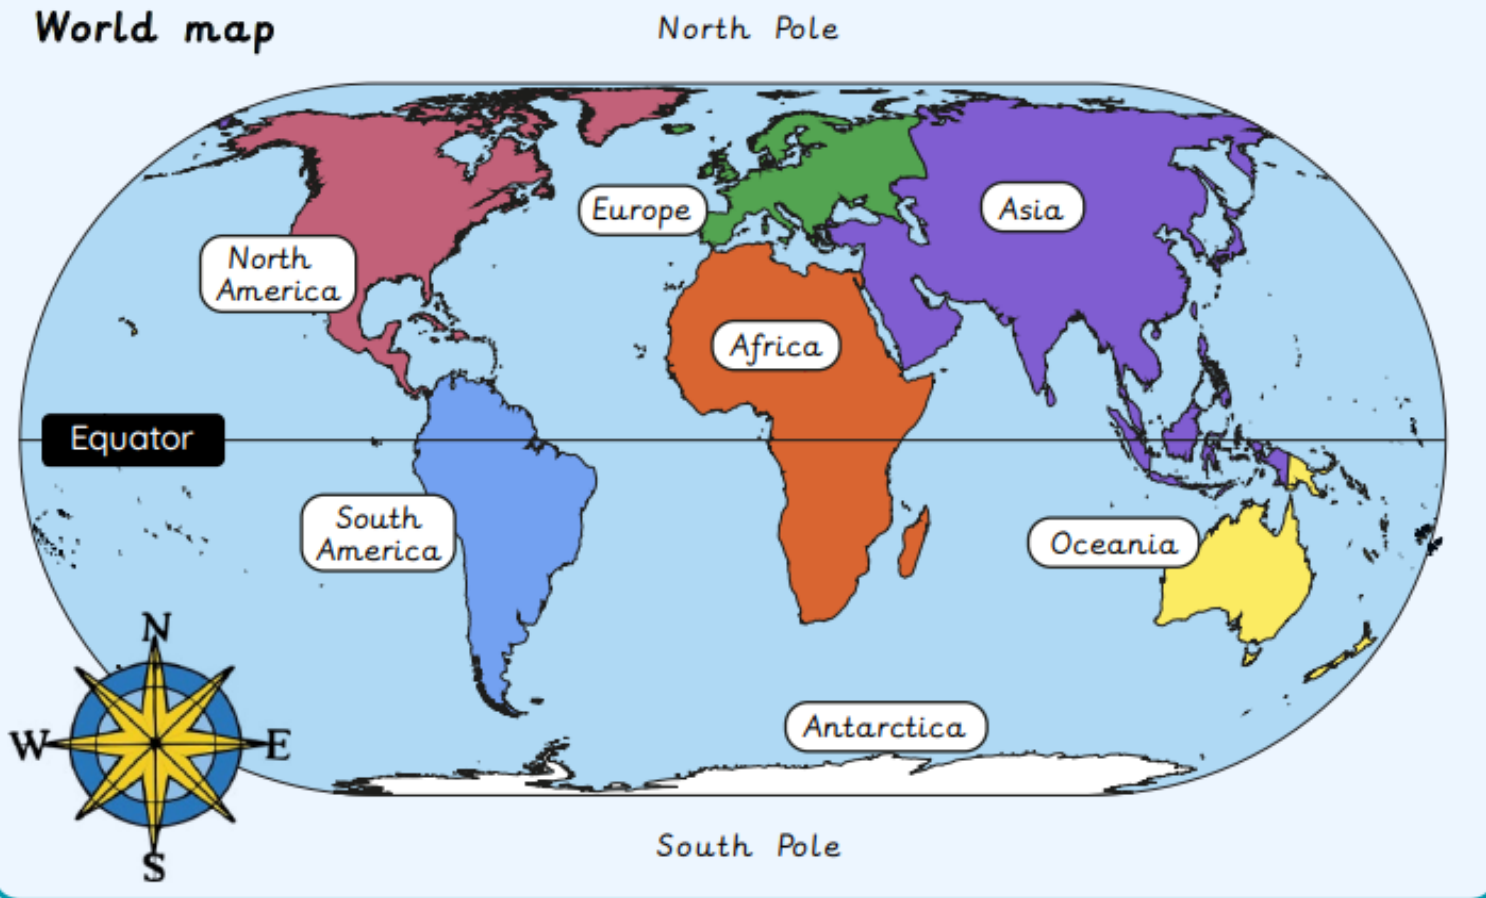

World map

UK

What is the same?  
What is different?

## Key vocabulary:

- |               |            |                  |
|---------------|------------|------------------|
| Arid          | Climate    | Compass          |
| Continent     | Country    | Desert           |
| Equator       | Globe      | Grasslands       |
| Human feature | Ice sheet  | Land             |
| Locate        | Map        | Mild             |
| Ocean         | Pack ice   | Physical feature |
| Polar         | Rain gauge | Rainforest       |
| Rural         | Savannah   | Sea              |
| Temperature   | Temperate  | Thermometer      |

North Pole

South Pole

Kenya